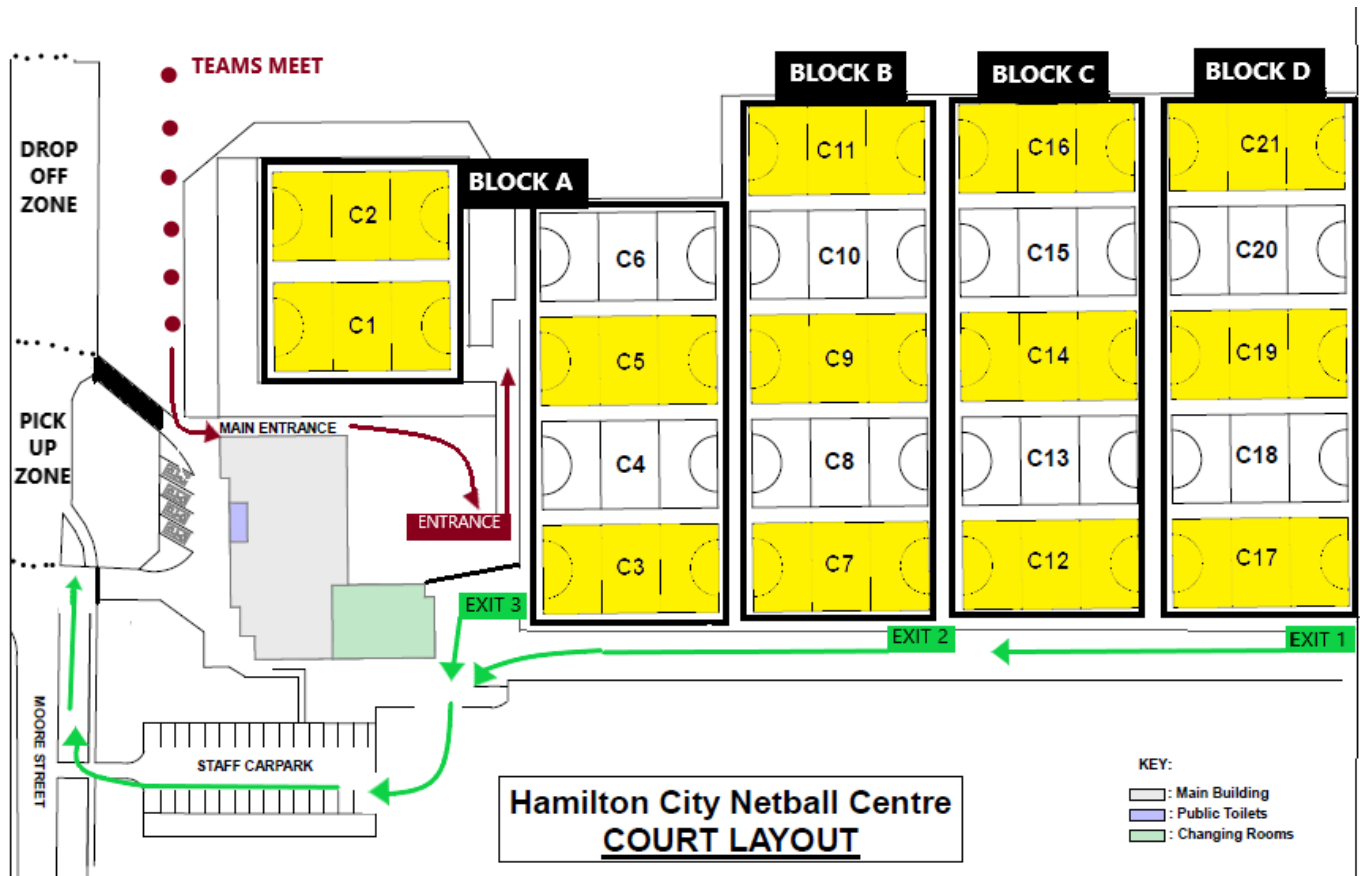

- **30 mins - Entry to courts and Warm-Up**
- **4 x 8 mins on Timer - 5v5 Game**

Please see the entry and exit maps and times provided for additional information.

Hope the season is going well, even with these changes. If you have any further questions please ask.

Ngaa mihi,

Chrissy Cottingham and Dianne Cooper

KNS Years 5/6 Netball Co-ordinators

Year 5&6 – GAME TIMES				8m – 5m - 8m – 5m – 8m – 5m – 8m			
Round	BLOCK (Map)	Court #	Arrival Time	Game Start Time	Finish Time	Leave Time & Exit Point (as on Map)	
4pm-6pm	D	17-21	3.30pm	4pm	4.47	4.52	EXIT 1
	C	12-15	3.45pm	4.13	5.00	5.05	EXIT 1
	B	7-10	4pm	4.26	5.13	5.18	EXIT 2
	A	1-6	4.15pm	4.39	5.26	5.31	EXIT 3
6pm-8pm	D	17-21	5.30pm	6pm	6.47	6.52	EXIT 1
	C	12-15	5.45pm	6.13	7.00	7.05	EXIT 1
	B	7-10	6pm	6.26	7.13	7.18	EXIT 2
	A	1-6	6.15pm	6.39	7.26	7.51	EXIT 3